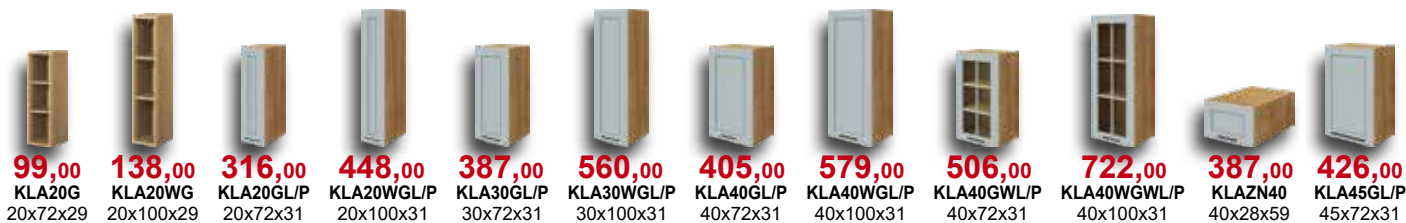

Laurencja - elementy

Szary lakier mat/Dąb Soma ciemny
(kod SZ/L/DSC)

99,00 KLA20G 20x72x29
138,00 KLA20WG 20x100x29
316,00 KLA20GL/P 20x72x31
448,00 KLA20WGL/P 20x100x31
387,00 KLA30GL/P 30x72x31
560,00 KLA30WGL/P 30x100x31
405,00 KLA40GL/P 40x72x31
579,00 KLA40WGL/P 40x100x31
506,00 KLA40GWL/P 40x72x31
722,00 KLA40WGWL/P 40x100x31
387,00 KLAZN40 40x28x59
426,00 KLA45GL/P 45x72x31